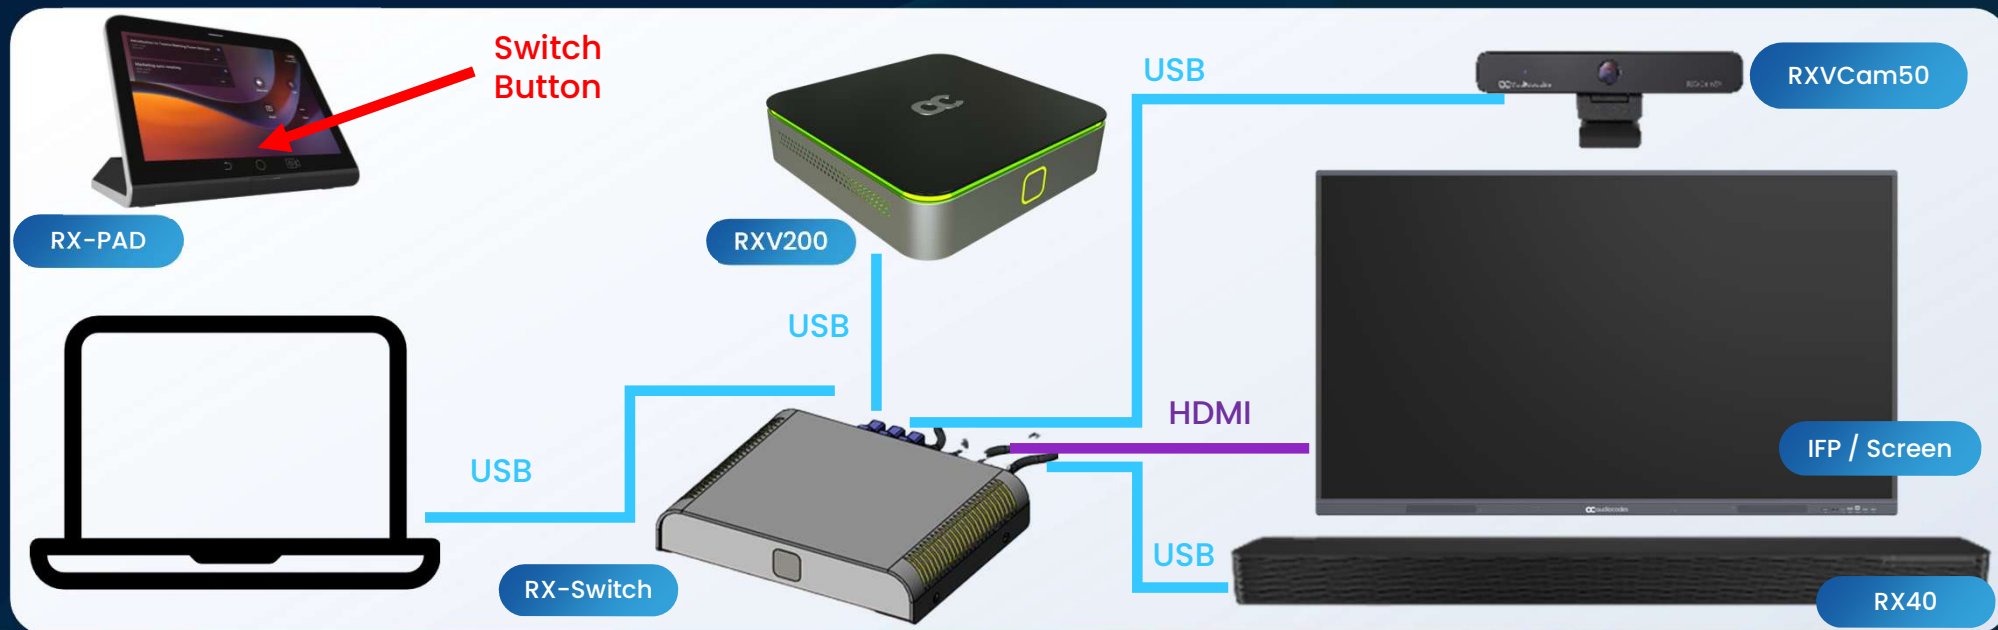

RXV200 Intelligenter AV-Hub – Skalierbare Raumoptionen

RX-PAD

Meeting Room Controller

RXV200

Android-based Intelligent A/V Hub

Small room up to 8 users

RXVCam360

AI-powered 360° panoramic video camera with built-in mic/speakers

Small room up to 10 users

RXVCam50M

Edge Room Camera

RXVCam360

Large room up to 16 users

RXVCam70

AI-powered, dual lens PTZ camera with 12x optical zoom

RX40

6m pickup with 2 satellite mics

RX-Switch – BYOD

Gleiches Kabel für Content Sharing und BYOD Steuerung via RX-PAD

RX-Switch

Umwandlung des RXV200 zu MTR & BYOD

Demo Units May

Just One Cable

Single USB Type C cable for content sharing with audio and BYOM

RXVCam70 – KI-gestützte PTZ-Kamera

Powerful Dual Lens PTZ video camera with excellent image clarity designed for medium-large sized meeting spaces.

Dual-Objektiv-PTZ-Kamera

- 12-faches optisches Objektiv für scharfe Nahaufnahmen
- 120°-Weitwinkelobjektiv für vollständige Panorama Raumübersicht
- Ultrahochauflösendes 4K-Video mit 30 Bildern pro Sekunde