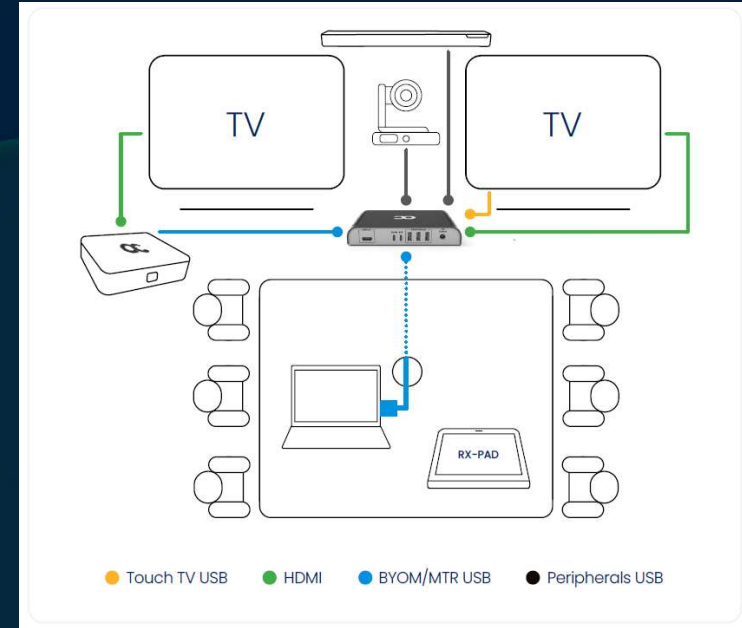

RXV200 Intelligenter AV-Hub – Skalierbare Raumoptionen

RX-PAD

Meeting Room Controller

RXV200

Android-based Intelligent A/V Hub

Small room up to 8 users

RXVCam360

AI-powered 360° panoramic video camera with built-in mic/speakers

Small room up to 10 users

RXVCam50M

Edge Room Camera

RXVCam360

Large room up to 16 users

RXVCam70

AI-powered, dual lens PTZ camera with 12x optical zoom

RX40

6m pickup with 2 satellite mics

RX-Switch – BYOD

Gleiches Kabel für Content Sharing und BYOD Steuerung via RX-PAD

RX-Switch

Umwandlung des RXV200 zu MTR & BYOD

Demo Units May

Just One Cable

Single USB Type C cable for content sharing with audio and BYOM

RXVCam70 – KI-gestützte PTZ-Kamera

Powerful Dual Lens PTZ video camera with excellent image clarity designed for medium-large sized meeting spaces.

Dual-Objektiv-PTZ-Kamera

- 12-faches optisches Objektiv für scharfe Nahaufnahmen
- 120°-Weitwinkelobjektiv für vollständige Panorama Raumübersicht
- Ultrahochauflösendes 4K-Video mit 30 Bildern pro Sekunde