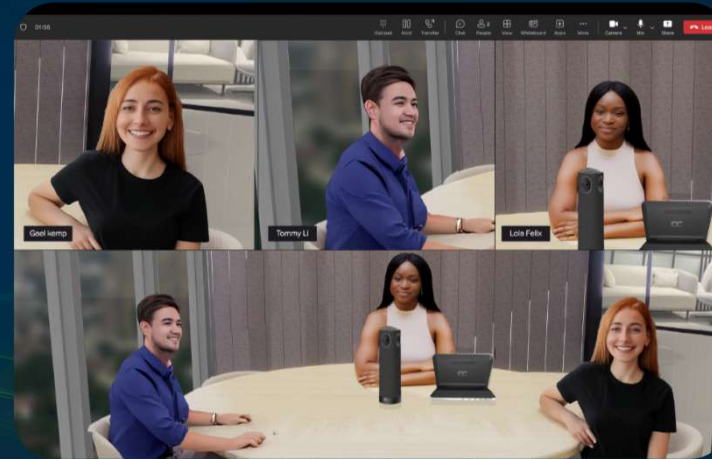

Intelligent Meeting Room Experience – Powered by AI

AI Summary

- Gen AI bot automatically creates and shares meeting summaries
- Linked to the meeting room, not individual users
- Focus on the meeting, not on note taking

Visual AI

- Automatic face recognition, speaker tracking
- Multi-camera composition
- Real-time Image processing to frame participants and room view

Generative AI Meeting Productivity

Solutions for all needs and budgets