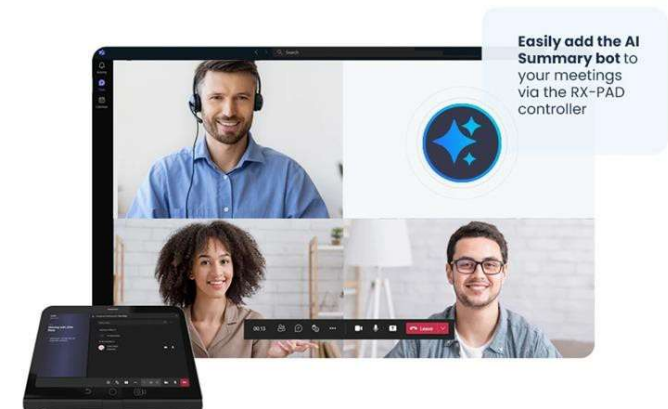

- For meeting participants in any room equipped with an RXV MTR device
- No software installation
- Secure and cost-effective alternative to personal AI assistants

Focus on the meeting, not on note taking

Changing the paradigm:

AI summarization capabilities linked to the meeting room, not to individual users

We serve the organization –

Any user or group now has access to automatic meeting summaries

Focus on the Meeting, Not on Note Taking

The Intelligent Meeting Room's AI Summary capability uses generative AI to create and share summaries, enabling in-room participants to focus their attention on the ongoing discussions rather than on manual note taking. AI Summary is enabled through a bot developed by AudioCodes (powered by our [Meeting Insights](#) technology). The AI Summary bot is activated via the AudioCodes Live Platform and can be added to the meeting via the RX-PAD meeting controller.