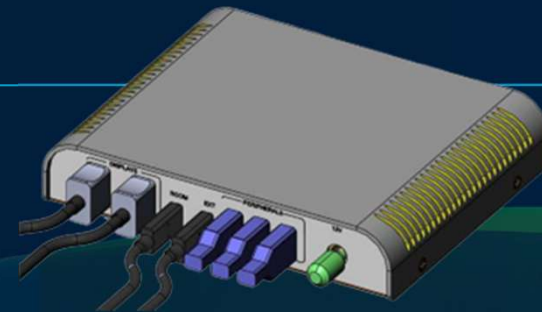

RXV200 Intelligenter AV-Hub – Skalierbare Raumoptionen

RX-PAD

Meeting Room Controller

RXV200

Android-based Intelligent A/V Hub

Small room up to 8 users

RXVCam360

AI-powered 360° panoramic video camera with built-in mic/speakers

Small room up to 10 users

RXVCam50M

Edge Room Camera

RXVCam360

Large room up to 16 users

RXVCam70

AI-powered, dual lens PTZ camera with 12x optical zoom

RX40

6m pickup with 2 satellite mics

RX-Switch – BYOD

Gleiches Kabel für Content Sharing und BYOD Steuerung via RX-PAD

RX-Switch

Umwandlung des RXV200 zu MTR & BYOD

Demo Units May

Just One Cable

Single USB Type C cable for content sharing with audio and BYOM