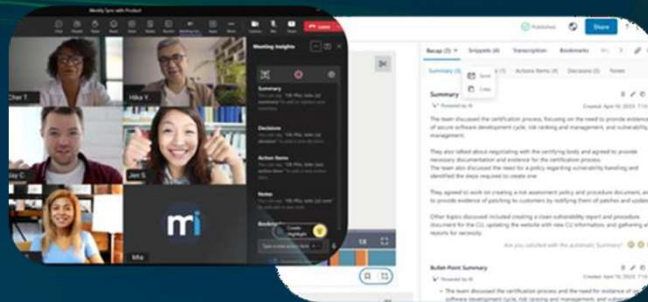

Meeting Insights and AI Summary

A winning combination

Meeting Insights for users who need full personal AI agent that is for all type of meetings and more than meetings

AI Summary for meeting participants in any room equipped with an RXV MTR device – as complimentary to personal AI agents