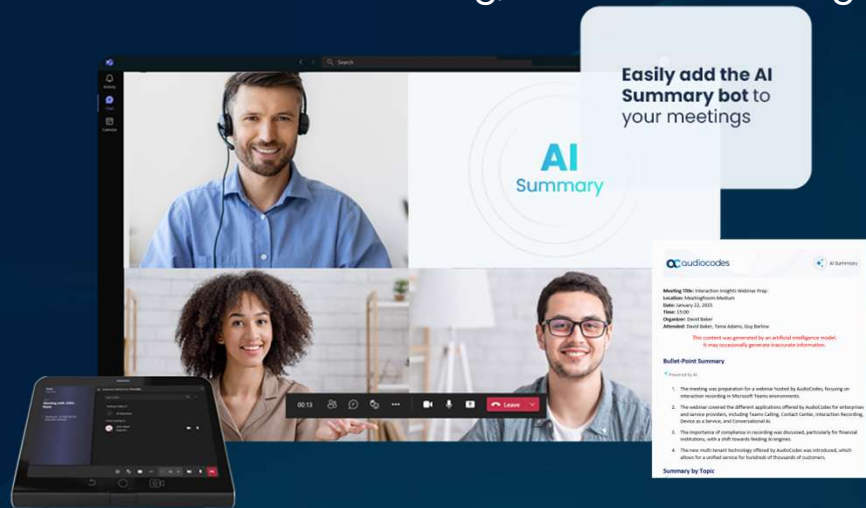

Intelligent Meeting Room Experience – Powered by AI

AI Summary

- Gen AI bot automatically creates and shares meeting summaries
- Linked to the meeting room, not individual users
- Focus on the meeting, not on note taking